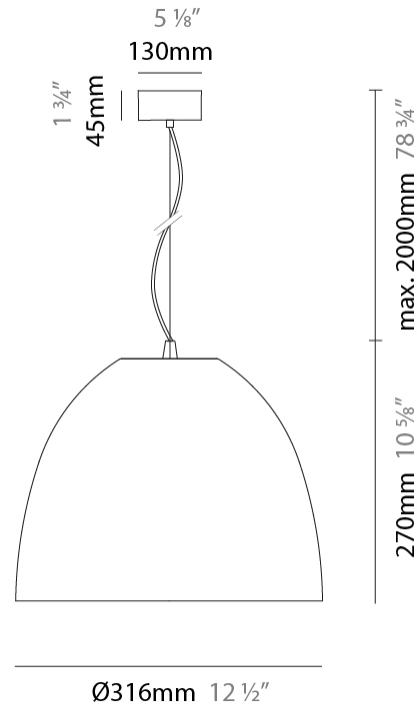

PROJECT	
TYPE	
SPECIFIER	
QUANTITY	
DATE	

AURORA XS FOOD SUSPENSION

A1010044

base number   Finish Options   Beam Angle

1. To build a product code in our configurator select the specify button on the base model # product page
2. To build a manual product code on this datasheet choose from the options listed below in blue font and add the suffix to the base model #

GENERAL

Series: Aurora Food
Subseries: Aurora XS Food
Partner: Side
Division: Architectural
Installation: Suspension
Product Type: Pendant
Mounting Location: Ceiling
Light Distribution: Direct

PHYSICAL

Shape: Dome
Diameter (mm): 316
Diameter (in): 12 1/2
Height (mm): 270
Height (in): 10 5/8
Max. Overall Height (mm): 2270
Max. Overall Height (in): 89 3/8
Weight (kg): 3.1
Weight (lbs): 6.8
Fixture Finish: [RWH / BLK / GRV](#)
Fixture Material: Aluminum
Cable Details: 2000mm / 78 3/4" Cable

ELECTRICAL

Lamp Type: LED
Input Wattage (W): 41
Dimming: Non-Dimmable
Driver Included: Yes
Driver Location: Integrated
Driver Type: Constant Current - Universal
Driver Class: Class 2
Input Voltage (V): 120
Constant Current (MA): 1050mA

LED

Max. Delivered Lumen (lm): 2592
CRI: >90 CRI
Lamp Life (hrs): 50000

OPTICAL

Beam Angle: [Symmetrical Diffusing 30,60](#)

RATINGS AND CERTIFICATIONS

Certified By: Certified for North American Standards
IP rating: IP20